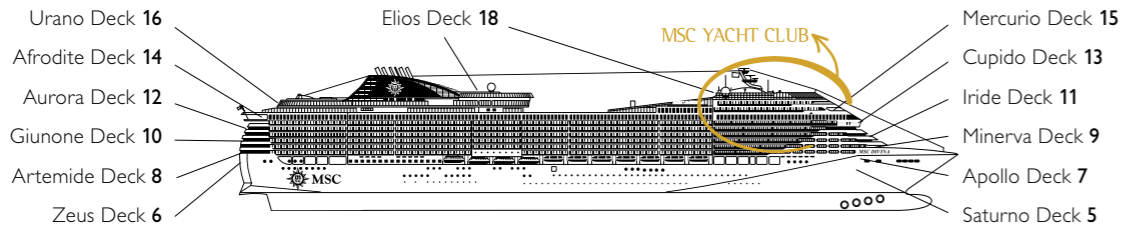

MSC DIVINA

DECK PLAN

1751 CABINS | 4345 GUESTS

DECK PLANS MSC DIVINA

CATEGORIES

- Inside › Bella
- Inside › Fantastica
- Balcony › Aurea
- YC Deluxe Suite
- Ocean View › Bella
- Ocean View › Fantastica
- Suite › Aurea
- YC Executive & Family Suite
- Balcony › Bella*
- Balcony › Fantastica
- YC Royal Suite

- 3rd bed available in all categories
- 4th bed available in all categories
- All cabins have one double bed convertible to two single beds
- * Cabins 8134, 8136, 8137, 8138, 8139, 8140, 8141, 8143 have partially restricted views.

LEGEND

- Sofa bed
- Double sofa bed
- 3rd bed is a bunk bed
- 3rd and 4th beds are bunks
- SuperFamily Cabins
- Connecting cabins
- MSC Yacht Club / Suite Aurea with panoramic sealed window
- Cabin for people with disabilities