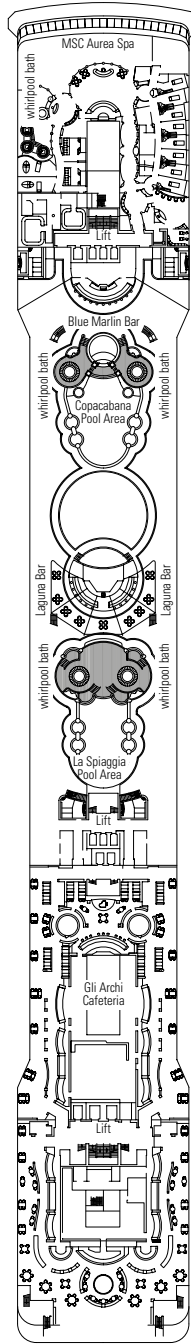

MSC MUSICA

DECK PLAN & ACCOMMODATION

1.275 Cabins - 3.223 Guests

- Sport Deck 16
- Cantata Deck 15
- Capriccio Deck 14
- Vivace Deck 13
- Virtuoso Deck 12
- Adagio Deck 11
- Minuetto Deck 10
- Intermezzo Deck 9
- Forte Deck 8
- Maestoso Deck 7
- Brillante Deck 6
- Grazioso Deck 5
- Andante Deck 4

CABINS CATEGORIES

Inside > Bella	Inside > Fantastica	Balcony > Aurea
Ocean View > Bella*	Ocean View > Fantastica	Suite > Aurea
Balcony > Bella	Balcony > Fantastica	

- 3rd bed available in all categories (except Balcony Bella)
- 4th bed available in all categories (except Balcony Bella, Balcony and Suite Aurea)
- All cabins have one double bed convertible to two single beds
- except in cabins for guests with disabilities or reduced mobility (H), this does not apply to cabin 15025

* Certain cabins have restricted views.

LEGEND

- ▲ Sofa bed
- ◆ Double sofa bed
- 3rd bed is a bunk bed
- 3rd and 4th beds are bunks
- ↔ Connecting cabins
- H Cabin for guests with disabilities or reduced mobility

Data and descriptions are subject to change and will be verified at the time of booking.

DECK 16
SPORT

DECK 15
CANTATA

DECK 14
CAPRICCIO

DECK 13
VIVACE

DECK 12
VIRTUOSO

DECK 11
ADAGIO

DECK 10
MINUETTO