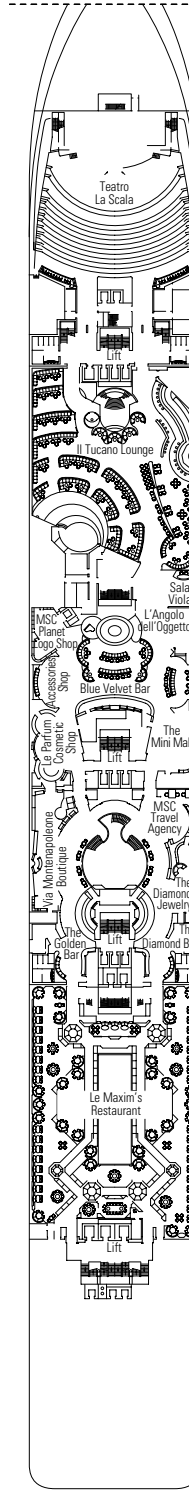

MSC MUSICA

DECK PLAN & ACCOMMODATION

1.275 Cabins - 3.223 Guests

- Sport Deck 16
- Cantata Deck 15
- Capriccio Deck 14
- Vivace Deck 13
- Virtuoso Deck 12
- Adagio Deck 11
- Minuetto Deck 10
- Intermezzo Deck 9
- Forte Deck 8
- Maestoso Deck 7
- Brillante Deck 6
- Grazioso Deck 5
- Andante Deck 4

CABINS CATEGORIES

Inside > Bella	Inside > Fantastica	Balcony > Aurea
Ocean View > Bella*	Ocean View > Fantastica	Suite > Aurea
Balcony > Bella	Balcony > Fantastica	

- 3rd bed available in all categories (except Balcony Bella)
- 4th bed available in all categories (except Balcony Bella, Balcony and Suite Aurea)
- All cabins have one double bed convertible to two single beds
- except in cabins for guests with disabilities or reduced mobility (H), this does not apply to cabin 15025

* Certain cabins have restricted views.

LEGEND

- ▲ Sofa bed
- ◆ Double sofa bed
- 3rd bed is a bunk bed
- 3rd and 4th beds are bunks
- ↔ Connecting cabins
- H Cabin for guests with disabilities or reduced mobility

Data and descriptions are subject to change and will be verified at the time of booking.

DECK 16
SPORT

DECK 15
CANTATA

DECK 14
CAPRICCIO

DECK 13
VIVACE

DECK 12
VIRTUOSO

DECK 11
ADAGIO

DECK 10
MINUETTO