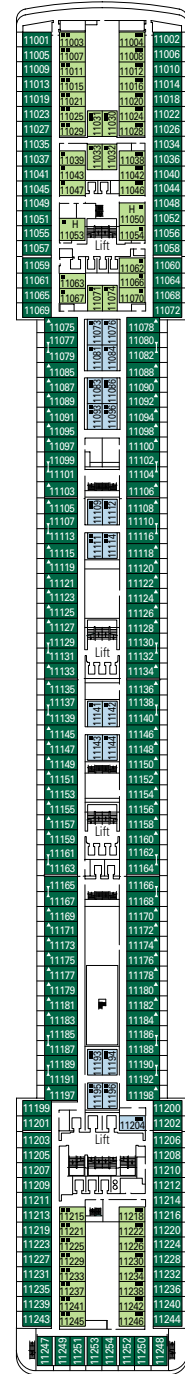

MSC MUSICA

DECK PLAN & ACCOMMODATION

1.275 Cabins - 3.223 Guests

- Sport Deck 16
- Cantata Deck 15
- Capriccio Deck 14
- Vivace Deck 13
- Virtuoso Deck 12
- Adagio Deck 11
- Minuetto Deck 10
- Intermezzo Deck 9
- Forte Deck 8
- Maestoso Deck 7
- Brillante Deck 6
- Grazioso Deck 5
- Andante Deck 4

CABINS CATEGORIES

Inside > Bella	Inside > Fantastica	Balcony > Aurea
Ocean View > Bella*	Ocean View > Fantastica	Suite > Aurea
Balcony > Bella	Balcony > Fantastica	

- 3rd bed available in all categories (except Balcony Bella)
- 4th bed available in all categories (except Balcony Bella, Balcony and Suite Aurea)
- All cabins have one double bed convertible to two single beds
- except in cabins for guests with disabilities or reduced mobility (H), this does not apply to cabin 15025

* Certain cabins have restricted views.

LEGEND

- ▲ Sofa bed
- ◆ Double sofa bed
- 3rd bed is a bunk bed
- 3rd and 4th beds are bunks
- ↔ Connecting cabins
- H Cabin for guests with disabilities or reduced mobility

Data and descriptions are subject to change and will be verified at the time of booking.

DECK 16
SPORT

DECK 15
CANTATA

DECK 14
CAPRICCIO

DECK 13
VIVACE

DECK 12
VIRTUOSO

DECK 11
ADAGIO

DECK 10
MINUETTO