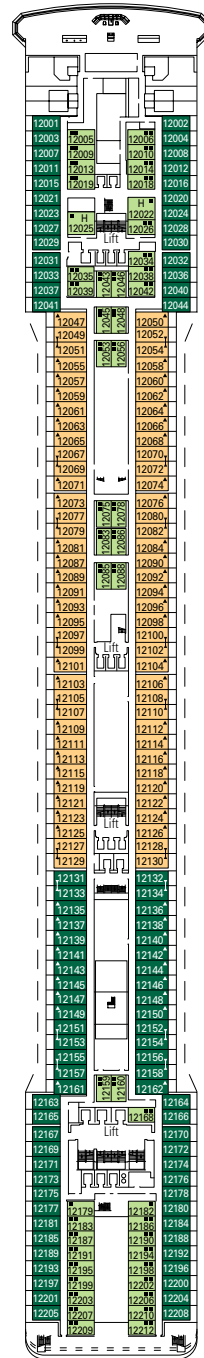

MSC MUSICA

DECK PLAN & ACCOMMODATION

1.275 Cabins - 3.223 Guests

- Sport Deck 16
- Cantata Deck 15
- Capriccio Deck 14
- Vivace Deck 13
- Virtuoso Deck 12
- Adagio Deck 11
- Minuetto Deck 10
- Intermezzo Deck 9
- Forte Deck 8
- Maestoso Deck 7
- Brillante Deck 6
- Grazioso Deck 5
- Andante Deck 4

CABINS CATEGORIES

Inside > Bella	Inside > Fantastica	Balcony > Aurea
Ocean View > Bella*	Ocean View > Fantastica	Suite > Aurea
Balcony > Bella	Balcony > Fantastica	

- 3rd bed available in all categories (except Balcony Bella)
- 4th bed available in all categories (except Balcony Bella, Balcony and Suite Aurea)
- All cabins have one double bed convertible to two single beds
- except in cabins for guests with disabilities or reduced mobility (H), this does not apply to cabin 15025

* Certain cabins have restricted views.

LEGEND

- ▲ Sofa bed
- ◆ Double sofa bed
- 3rd bed is a bunk bed
- 3rd and 4th beds are bunks
- ↔ Connecting cabins
- H Cabin for guests with disabilities or reduced mobility

Data and descriptions are subject to change and will be verified at the time of booking.

DECK 16
SPORT

DECK 15
CANTATA

DECK 14
CAPRICCIO

DECK 13
VIVACE

DECK 12
VIRTUOSO

DECK 11
ADAGIO

DECK 10
MINUETTO