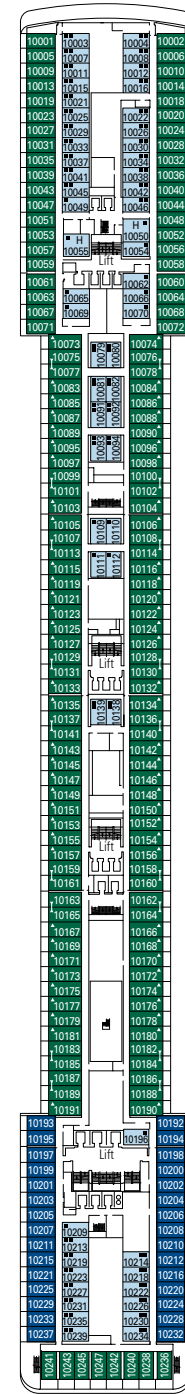

MSC MUSICA

DECK PLAN & ACCOMMODATION

1.275 Cabins - 3.223 Guests

- Sport Deck 16
- Cantata Deck 15
- Capriccio Deck 14
- Vivace Deck 13
- Virtuoso Deck 12
- Adagio Deck 11
- Minuetto Deck 10
- Intermezzo Deck 9
- Forte Deck 8
- Maestoso Deck 7
- Brillante Deck 6
- Grazioso Deck 5
- Andante Deck 4

CABINS CATEGORIES

Inside > Bella	Inside > Fantastica	Balcony > Aurea
Ocean View > Bella*	Ocean View > Fantastica	Suite > Aurea
Balcony > Bella	Balcony > Fantastica	

- 3rd bed available in all categories (except Balcony Bella)
- 4th bed available in all categories (except Balcony Bella, Balcony and Suite Aurea)
- All cabins have one double bed convertible to two single beds
- except in cabins for guests with disabilities or reduced mobility (H), this does not apply to cabin 15025

* Certain cabins have restricted views.

LEGEND

- ▲ Sofa bed
- ◆ Double sofa bed
- 3rd bed is a bunk bed
- 3rd and 4th beds are bunks
- ↔ Connecting cabins
- H Cabin for guests with disabilities or reduced mobility

Data and descriptions are subject to change and will be verified at the time of booking.

DECK 16
SPORT

DECK 15
CANTATA

DECK 14
CAPRICCIO

DECK 13
VIVACE

DECK 12
VIRTUOSO

DECK 11
ADAGIO

DECK 10
MINUETTO