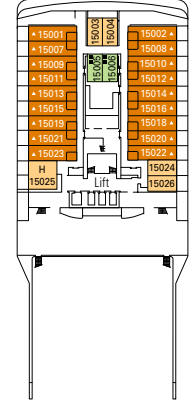

MSC MUSICA

DECK PLAN & ACCOMMODATION

1.275 Cabins - 3.223 Guests

- Sport Deck 16
- Cantata Deck 15
- Capriccio Deck 14
- Vivace Deck 13
- Virtuoso Deck 12
- Adagio Deck 11
- Minuetto Deck 10
- Intermezzo Deck 9
- Forte Deck 8
- Maestoso Deck 7
- Brillante Deck 6
- Grazioso Deck 5
- Andante Deck 4

CABINS CATEGORIES

Inside > Bella	Inside > Fantastica	Balcony > Aurea
Ocean View > Bella*	Ocean View > Fantastica	Suite > Aurea
Balcony > Bella	Balcony > Fantastica	

- 3rd bed available in all categories (except Balcony Bella)
- 4th bed available in all categories (except Balcony Bella, Balcony and Suite Aurea)
- All cabins have one double bed convertible to two single beds
- except in cabins for guests with disabilities or reduced mobility (H), this does not apply to cabin 15025

* Certain cabins have restricted views.

LEGEND

- ▲ Sofa bed
- ◆ Double sofa bed
- 3rd bed is a bunk bed
- 3rd and 4th beds are bunks
- ↔ Connecting cabins
- H Cabin for guests with disabilities or reduced mobility

Data and descriptions are subject to change and will be verified at the time of booking.

DECK 16
SPORT

DECK 15
CANTATA

DECK 14
CAPRICCIO

DECK 13
VIVACE

DECK 12
VIRTUOSO

DECK 11
ADAGIO

DECK 10
MINUETTO