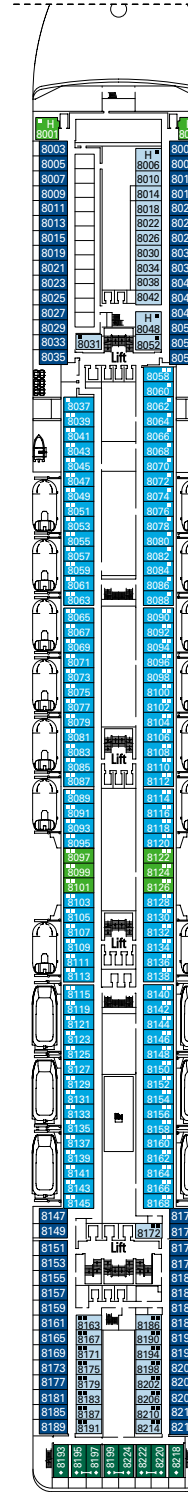

MSC MUSICA

DECK PLAN & ACCOMMODATION

1.275 Cabins - 3.223 Guests

- Sport Deck 16
- Cantata Deck 15
- Capriccio Deck 14
- Vivace Deck 13
- Virtuoso Deck 12
- Adagio Deck 11
- Minuetto Deck 10
- Intermezzo Deck 9
- Forte Deck 8
- Maestoso Deck 7
- Brillante Deck 6
- Grazioso Deck 5
- Andante Deck 4

CABINS CATEGORIES

Inside > Bella	Inside > Fantastica	Balcony > Aurea
Ocean View > Bella*	Ocean View > Fantastica	Suite > Aurea
Balcony > Bella	Balcony > Fantastica	

- 3rd bed available in all categories (except Balcony Bella)
- 4th bed available in all categories (except Balcony Bella, Balcony and Suite Aurea)
- All cabins have one double bed convertible to two single beds
- except in cabins for guests with disabilities or reduced mobility (H), this does not apply to cabin 15025

* Certain cabins have restricted views.

LEGEND

- ▲ Sofa bed
- ◆ Double sofa bed
- 3rd bed is a bunk bed
- 3rd and 4th beds are bunks
- ↔ Connecting cabins
- H Cabin for guests with disabilities or reduced mobility

Data and descriptions are subject to change and will be verified at the time of booking.

DECK 16
SPORT

DECK 15
CANTATA

DECK 14
CAPRICCIO

DECK 13
VIVACE

DECK 12
VIRTUOSO

DECK 11
ADAGIO

DECK 10
MINUETTO