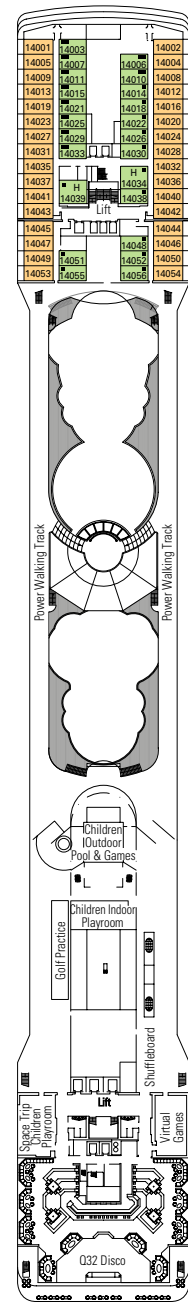

MSC MUSICA

DECK PLAN & ACCOMMODATION

1.275 Cabins - 3.223 Guests

- Sport Deck 16
- Cantata Deck 15
- Capriccio Deck 14
- Vivace Deck 13
- Virtuoso Deck 12
- Adagio Deck 11
- Minuetto Deck 10
- Intermezzo Deck 9
- Forte Deck 8
- Maestoso Deck 7
- Brillante Deck 6
- Grazioso Deck 5
- Andante Deck 4

CABINS CATEGORIES

Inside > Bella	Inside > Fantastica	Balcony > Aurea
Ocean View > Bella*	Ocean View > Fantastica	Suite > Aurea
Balcony > Bella	Balcony > Fantastica	

- 3rd bed available in all categories (except Balcony Bella)
- 4th bed available in all categories (except Balcony Bella, Balcony and Suite Aurea)
- All cabins have one double bed convertible to two single beds
- except in cabins for guests with disabilities or reduced mobility (H), this does not apply to cabin 15025

* Certain cabins have restricted views.

LEGEND

- ▲ Sofa bed
- ◆ Double sofa bed
- 3rd bed is a bunk bed
- 3rd and 4th beds are bunks
- ↔ Connecting cabins
- H Cabin for guests with disabilities or reduced mobility

Data and descriptions are subject to change and will be verified at the time of booking.

DECK 16
SPORT

DECK 15
CANTATA

DECK 14
CAPRICCIO

DECK 13
VIVACE

DECK 12
VIRTUOSO

DECK 11
ADAGIO

DECK 10
MINUETTO