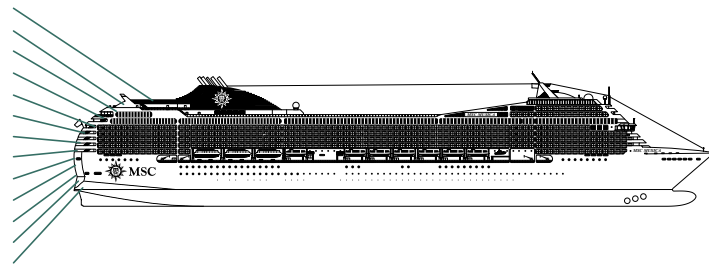

MSC MUSICA

DECK PLAN & ACCOMMODATION

1.275 Cabins - 3.223 Guests

- Sport Deck 16
- Cantata Deck 15
- Capriccio Deck 14
- Vivace Deck 13
- Virtuoso Deck 12
- Adagio Deck 11
- Minuetto Deck 10
- Intermezzo Deck 9
- Forte Deck 8
- Maestoso Deck 7
- Brillante Deck 6
- Grazioso Deck 5
- Andante Deck 4