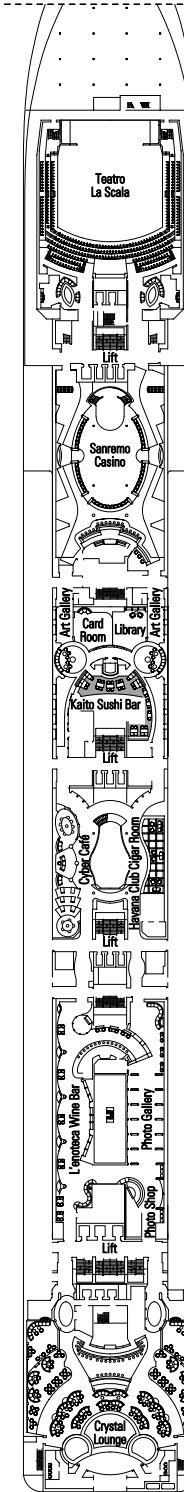

MSC MUSICA

DECK PLAN & ACCOMMODATION

1.275 Cabins - 3.223 Guests

- Sport Deck 16
- Cantata Deck 15
- Capriccio Deck 14
- Vivace Deck 13
- Virtuoso Deck 12
- Adagio Deck 11
- Minuetto Deck 10
- Intermezzo Deck 9
- Forte Deck 8
- Maestoso Deck 7
- Brillante Deck 6
- Grazioso Deck 5
- Andante Deck 4

CABINS CATEGORIES

Inside > Bella	Inside > Fantastica	Balcony > Aurea
Ocean View > Bella*	Ocean View > Fantastica	Suite > Aurea
Balcony > Bella	Balcony > Fantastica	

- 3rd bed available in all categories (except Balcony Bella)
- 4th bed available in all categories (except Balcony Bella, Balcony and Suite Aurea)
- All cabins have one double bed convertible to two single beds
- except in cabins for guests with disabilities or reduced mobility (H), this does not apply to cabin 15025

* Certain cabins have restricted views.

LEGEND

- ▲ Sofa bed
- ◆ Double sofa bed
- 3rd bed is a bunk bed
- 3rd and 4th beds are bunks
- ↔ Connecting cabins
- H Cabin for guests with disabilities or reduced mobility

Data and descriptions are subject to change and will be verified at the time of booking.

DECK 16
SPORT

DECK 15
CANTATA

DECK 14
CAPRICCIO

DECK 13
VIVACE

DECK 12
VIRTUOSO

DECK 11
ADAGIO

DECK 10
MINUETTO