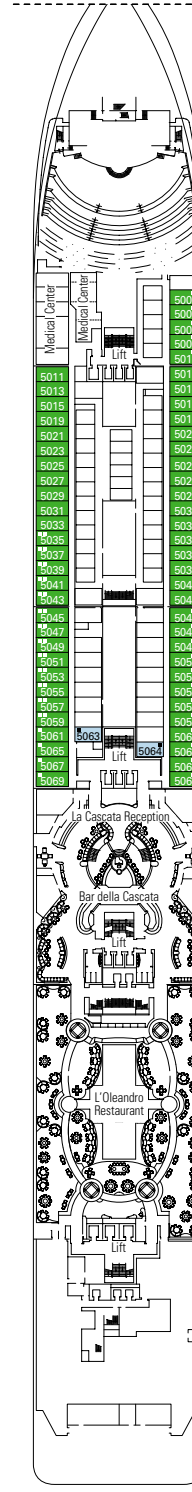

MSC MUSICA

DECK PLAN & ACCOMMODATION

1.275 Cabins - 3.223 Guests

- Sport Deck 16
- Cantata Deck 15
- Capriccio Deck 14
- Vivace Deck 13
- Virtuoso Deck 12
- Adagio Deck 11
- Minuetto Deck 10
- Intermezzo Deck 9
- Forte Deck 8
- Maestoso Deck 7
- Brillante Deck 6
- Grazioso Deck 5
- Andante Deck 4

CABINS CATEGORIES

Inside > Bella	Inside > Fantastica	Balcony > Aurea
Ocean View > Bella*	Ocean View > Fantastica	Suite > Aurea
Balcony > Bella	Balcony > Fantastica	

- 3rd bed available in all categories (except Balcony Bella)
- 4th bed available in all categories (except Balcony Bella, Balcony and Suite Aurea)
- All cabins have one double bed convertible to two single beds
- except in cabins for guests with disabilities or reduced mobility (H), this does not apply to cabin 15025

* Certain cabins have restricted views.

LEGEND

- ▲ Sofa bed
- ◆ Double sofa bed
- 3rd bed is a bunk bed
- 3rd and 4th beds are bunks
- ↔ Connecting cabins
- H Cabin for guests with disabilities or reduced mobility

Data and descriptions are subject to change and will be verified at the time of booking.

DECK 16
SPORT

DECK 15
CANTATA

DECK 14
CAPRICCIO

DECK 13
VIVACE

DECK 12
VIRTUOSO

DECK 11
ADAGIO

DECK 10
MINUETTO