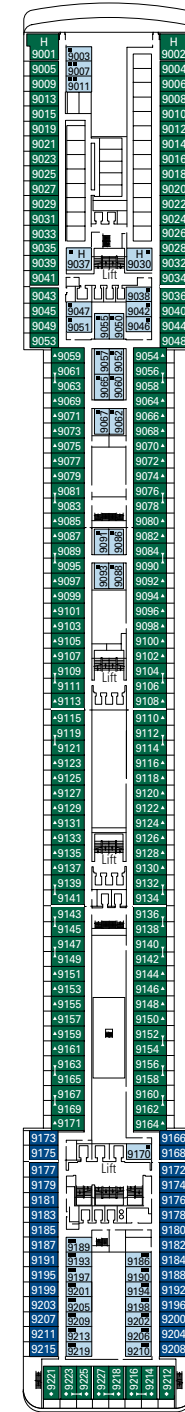

DECK 16
SPORT

DECK 15
CANTATA

DECK 9
INTERMEZZO