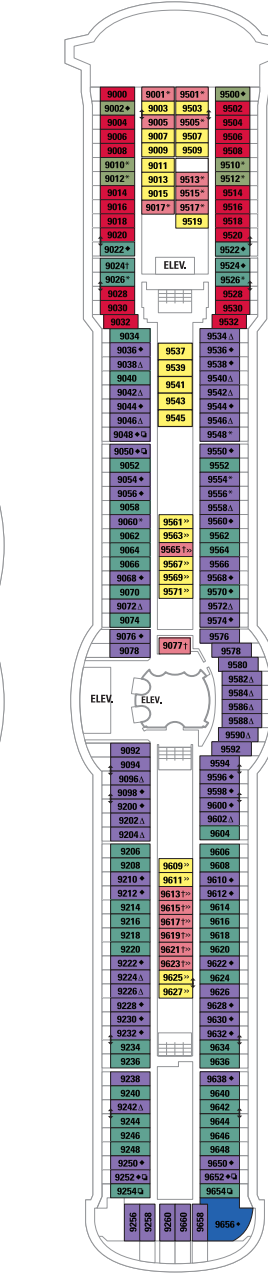

DECK 12

DECK 11

DECK 10

DECK 9

DECK 8

DECK 7

DECK 6

DECK 5

DECK 4

DECK 3

DECK 2

DECK 13

# Serenade of the Seas®

Profile 1637 starts April 11, 2015