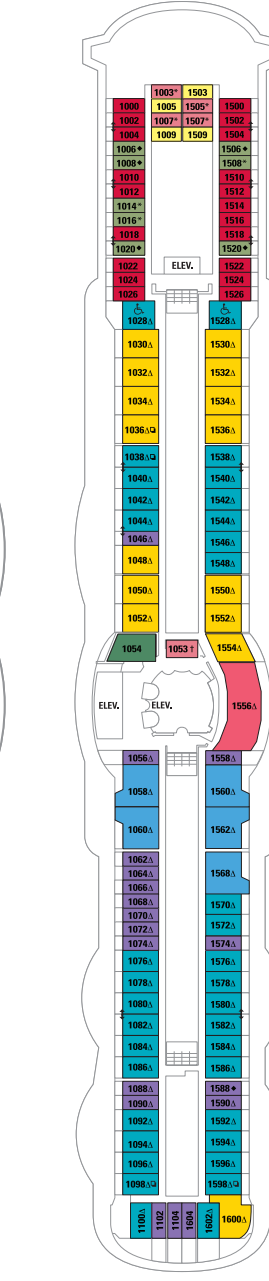

DECK 12

DECK 11

DECK 10

DECK 9

DECK 8

DECK 7

DECK 6

DECK 5

DECK 4

DECK 3

DECK 2

DECK 13

# Serenade of the Seas®

Profile 1637 starts April 11, 2015