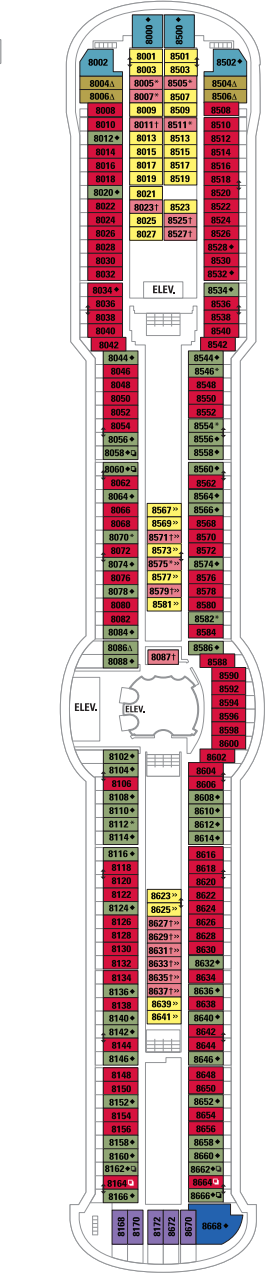

DECK 12

DECK 11

DECK 10

DECK 9

DECK 8

DECK 7

DECK 6

DECK 5

DECK 4

DECK 3

DECK 2

DECK 13

# Serenade of the Seas®

Profile 1637 starts April 11, 2015