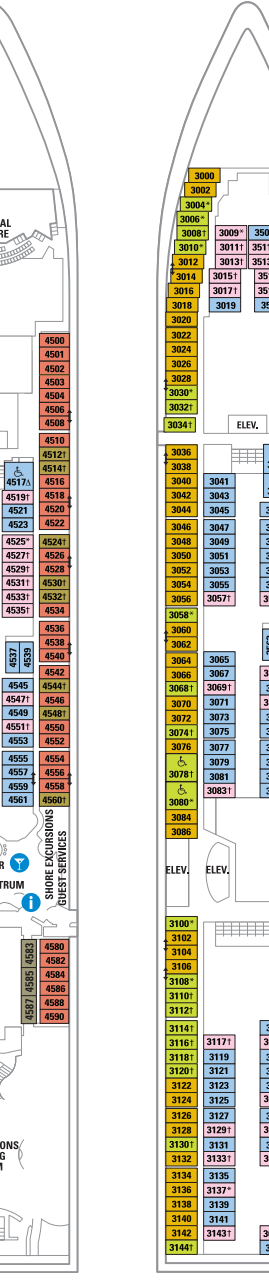

DECK 12

DECK 11

DECK 10

DECK 9

DECK 8

DECK 7

DECK 6

DECK 5

DECK 4

DECK 3

DECK 2

DECK 13

# Serenade of the Seas®

Profile 1637 starts April 11, 2015