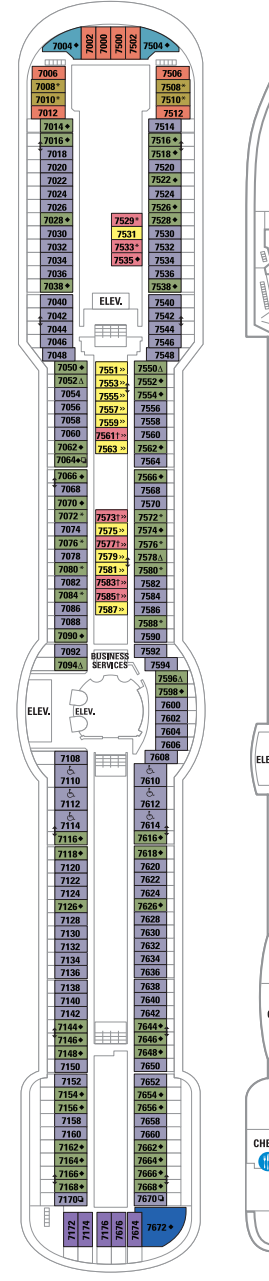

DECK 12

DECK 11

DECK 10

DECK 9

DECK 8

DECK 7

DECK 6

DECK 5

DECK 4

DECK 3

DECK 2

DECK 13

# Serenade of the Seas®

Profile 1637 starts April 11, 2015