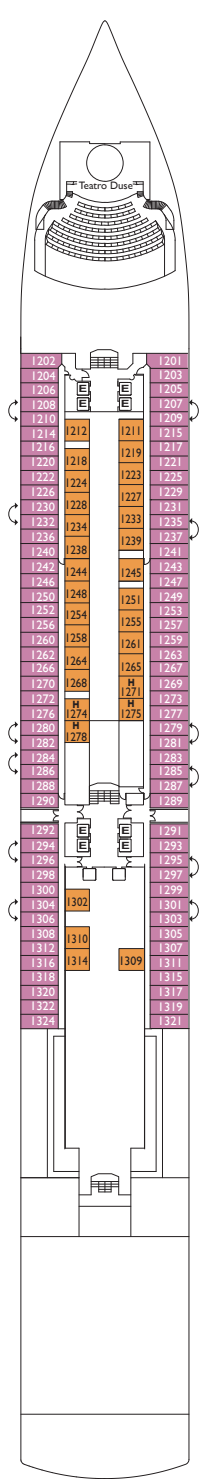

Grt: 92.600 t
 Length: 294 m
 Width: 32,25 m
 Cruising speed: 21,6 knots
 Max speed: 23,6 knots

- ✓ cabin with obstructed view
- 1 additional upper foldaway berth
- 2 additional upper foldaway berths
- interconnecting cabins
- additional single sofa-bed
- H cabin for disabled guests
- E lift

- Panorama Suite with Ocean View Balcony . Camelia, Giglio, Ortensia, Petunia
- Grand Suite with Ocean View Balcony Ibisco
- Samsara Suite with Ocean View Balcony Petunia

DECK 6 ORTENSIA

DECK 5 GIGLIO

DECK 4 CAMELIA

DECK 3 AZALEA

DECK 2 GARDENIA

DECK 1 NARCISO

Grt: 92.600 t
 Length: 294 m
 Width: 32,25 m
 Cruising speed: 21,6 knots
 Max speed: 23,6 knots

- ✓ cabin with obstructed view
 - 1 additional upper foldaway berth
 - 2 additional upper foldaway berths
- interconnecting cabins
- additional single sofa-bed
- H cabin for disabled guests
- E lift