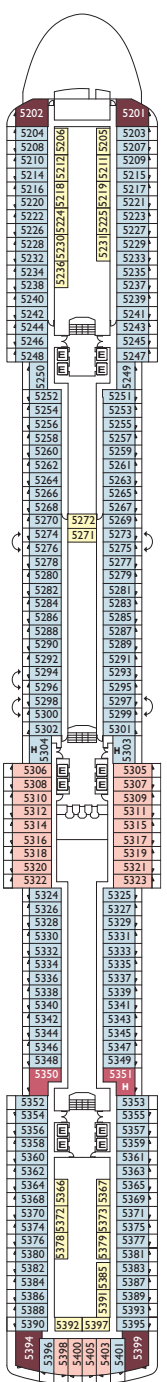

Grt: 92.600 t
 Length: 294 m
 Width: 32,25 m
 Cruising speed: 21,6 knots
 Max speed: 23,6 knots

- ✓ cabin with obstructed view
- 1 additional upper foldaway berth
- 2 additional upper foldaway berths
- interconnecting cabins
- additional single sofa-bed
- H cabin for disabled guests
- E lift

- Classic Giglio, Camelia
- Premium Ortensia, Ibisco, Petunia
- Samsara Petunia

Suites

- Mini Suite with Ocean View Balcony. Camelia, Giglio, Ibisco, Petunia
- Suite with Ocean View Balcony. Giglio, Ortensia, Ibisco, Petunia

- Panorama Suite with Ocean View Balcony . Camelia, Giglio, Ortensia, Petunia
- Grand Suite with Ocean View Balcony Ibisco
- Samsara Suite with Ocean View Balcony Petunia

DECK 6 ORTENSIA

DECK 5 GIGLIO

DECK 4 CAMELIA

DECK 3 AZALEA

DECK 2 GARDENIA

DECK 1 NARCISO

Grt: 92.600 t
 Length: 294 m
 Width: 32,25 m
 Cruising speed: 21,6 knots
 Max speed: 23,6 knots

- ✓ cabin with obstructed view
 - 1 additional upper foldaway berth
 - 2 additional upper foldaway berths
- interconnecting cabins
- additional single sofa-bed
- H cabin for disabled guests
- E lift