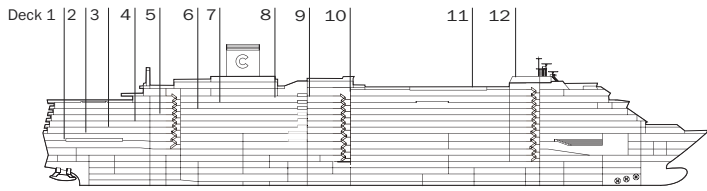

Grt: 92.600 t
 Length: 294 m
 Width: 32,25 m
 Cruising speed: 21,6 knots
 Max speed: 23,6 knots

- ✓ cabin with obstructed view
- 1 additional upper foldaway berth
- 2 additional upper foldaway berths
- interconnecting cabins
- additional single sofa-bed
- H cabin for disabled guests
- E lift

DECK 3 AZALEA

DECK 2 GARDENIA

DECK 1 NARCISO

Grt: 92.600 t
 Length: 294 m
 Width: 32,25 m
 Cruising speed: 21,6 knots
 Max speed: 23,6 knots

- ✓ cabin with obstructed view
 - 1 additional upper foldaway berth
 - 2 additional upper foldaway berths
- interconnecting cabins
- additional single sofa-bed
- H cabin for disabled guests
- E lift