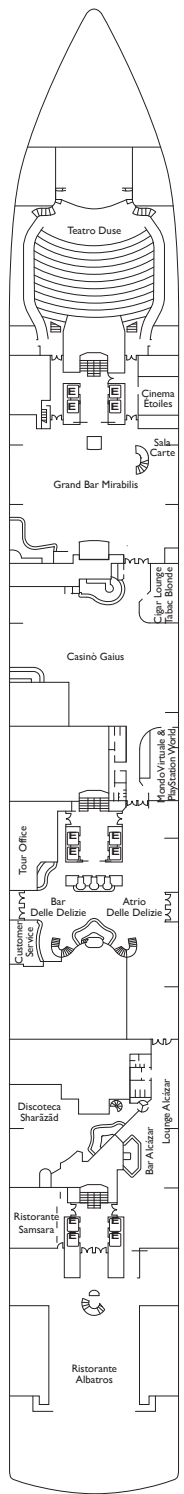

Grt: 92.600 t
 Length: 294 m
 Width: 32,25 m
 Cruising speed: 21,6 knots
 Max speed: 23,6 knots

- ✓ cabin with obstructed view
- 1 additional upper foldaway berth
- 2 additional upper foldaway berths
- interconnecting cabins
- additional single sofa-bed
- H cabin for disabled guests
- E lift

- Panorama Suite with Ocean View Balcony . Camelia, Giglio, Ortensia, Petunia
- Grand Suite with Ocean View Balcony Ibisco
- Samsara Suite with Ocean View Balcony Petunia

DECK 6 ORTENSIA

DECK 5 GIGLIO

DECK 4 CAMELIA

DECK 3 AZALEA

DECK 2 GARDENIA

DECK 1 NARCISO

Grt: 92.600 t
 Length: 294 m
 Width: 32,25 m
 Cruising speed: 21,6 knots
 Max speed: 23,6 knots

- ✓ cabin with obstructed view
 - 1 additional upper foldaway berth
 - 2 additional upper foldaway berths
- interconnecting cabins
- additional single sofa-bed
- H cabin for disabled guests
- E lift