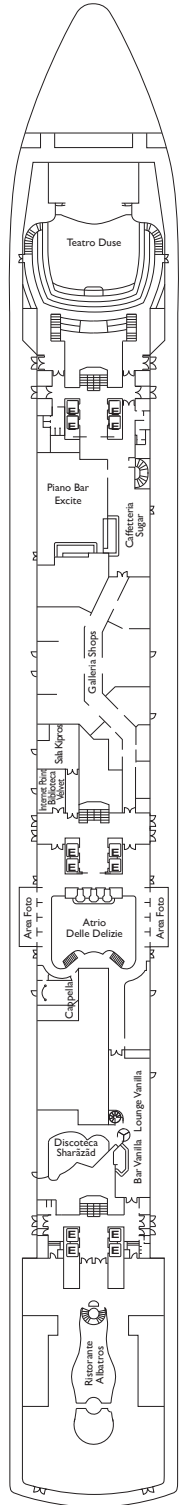

Grt: 92.600 t
 Length: 294 m
 Width: 32,25 m
 Cruising speed: 21,6 knots
 Max speed: 23,6 knots

- ✓ cabin with obstructed view
- 1 additional upper foldaway berth
- 2 additional upper foldaway berths
- interconnecting cabins
- additional single sofa-bed
- H cabin for disabled guests
- E lift

- Panorama Suite with Ocean View Balcony . Camelia, Giglio, Ortensia, Petunia
- Grand Suite with Ocean View Balcony Ibisco
- Samsara Suite with Ocean View Balcony Petunia

DECK 6 ORTENSIA

DECK 5 GIGLIO

DECK 4 CAMELIA

DECK 3 AZALEA

DECK 2 GARDENIA

DECK 1 NARCISO

Grt: 92.600 t
 Length: 294 m
 Width: 32,25 m
 Cruising speed: 21,6 knots
 Max speed: 23,6 knots

- ✓ cabin with obstructed view
 - 1 additional upper foldaway berth
 - 2 additional upper foldaway berths
- interconnecting cabins
- additional single sofa-bed
- H cabin for disabled guests
- E lift