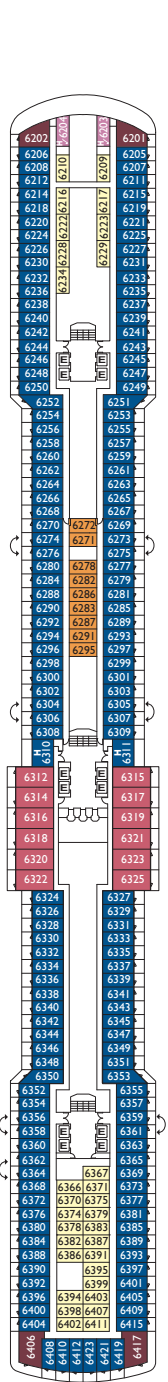

Grt: 92.600 t
Length: 294 m
Width: 32,25 m
Cruising speed: 21,6 knots
Max speed: 23,6 knots

- ✓ cabin with obstructed view
- 1 additional upper foldaway berth
- •• 2 additional upper foldaway berths
- ••• interconnecting cabins
- additional single sofa-bed
- H cabin for disabled guests
- E lift

Inside cabins

- Classic   Camelia, Giglio, Ortensia
- Premium   Ibisco, Petunia, Ortensia, Narciso
- Samsara   Petunia

Outside cabins

- Classic   Camelia
- Premium ocean view   Narciso, Ortensia, Ibisco

Cabins with ocean view balcony

- Classic   Giglio, Camelia
- Premium   Ortensia, Ibisco, Petunia
- Samsara   Petunia

Suites

- Mini Suite with Ocean View Balcony.   Camelia, Giglio, Ibisco, Petunia
- Suite with Ocean View Balcony.   Giglio, Ortensia, Ibisco, Petunia

- Panorama Suite with Ocean View Balcony . Camelia, Giglio, Ortensia, Petunia
- Grand Suite with Ocean View Balcony   Ibisco
- Samsara Suite with Ocean View Balcony   Petunia