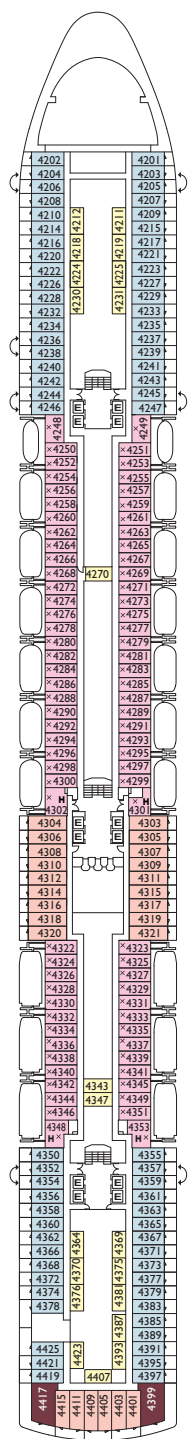

Grt: 92.600 t
 Length: 294 m
 Width: 32,25 m
 Cruising speed: 21,6 knots
 Max speed: 23,6 knots

- ✓ cabin with obstructed view
- 1 additional upper foldaway berth
- 2 additional upper foldaway berths
- interconnecting cabins
- additional single sofa-bed
- H cabin for disabled guests
- E lift

- Classic Giglio, Camelia
- Premium Ortensia, Ibisco, Petunia
- Samsara Petunia

Suites

- Mini Suite with Ocean View Balcony. Camelia, Giglio, Ibisco, Petunia
- Suite with Ocean View Balcony. Giglio, Ortensia, Ibisco, Petunia

- Panorama Suite with Ocean View Balcony . Camelia, Giglio, Ortensia, Petunia
- Grand Suite with Ocean View Balcony Ibisco
- Samsara Suite with Ocean View Balcony Petunia

DECK 6 ORTENSIA

DECK 5 GIGLIO

DECK 4 CAMELIA

DECK 3 AZALEA

DECK 2 GARDENIA

DECK 1 NARCISO

Grt: 92.600 t
 Length: 294 m
 Width: 32,25 m
 Cruising speed: 21,6 knots
 Max speed: 23,6 knots

- ✓ cabin with obstructed view
 - 1 additional upper foldaway berth
 - 2 additional upper foldaway berths
- interconnecting cabins
- additional single sofa-bed
- H cabin for disabled guests
- E lift