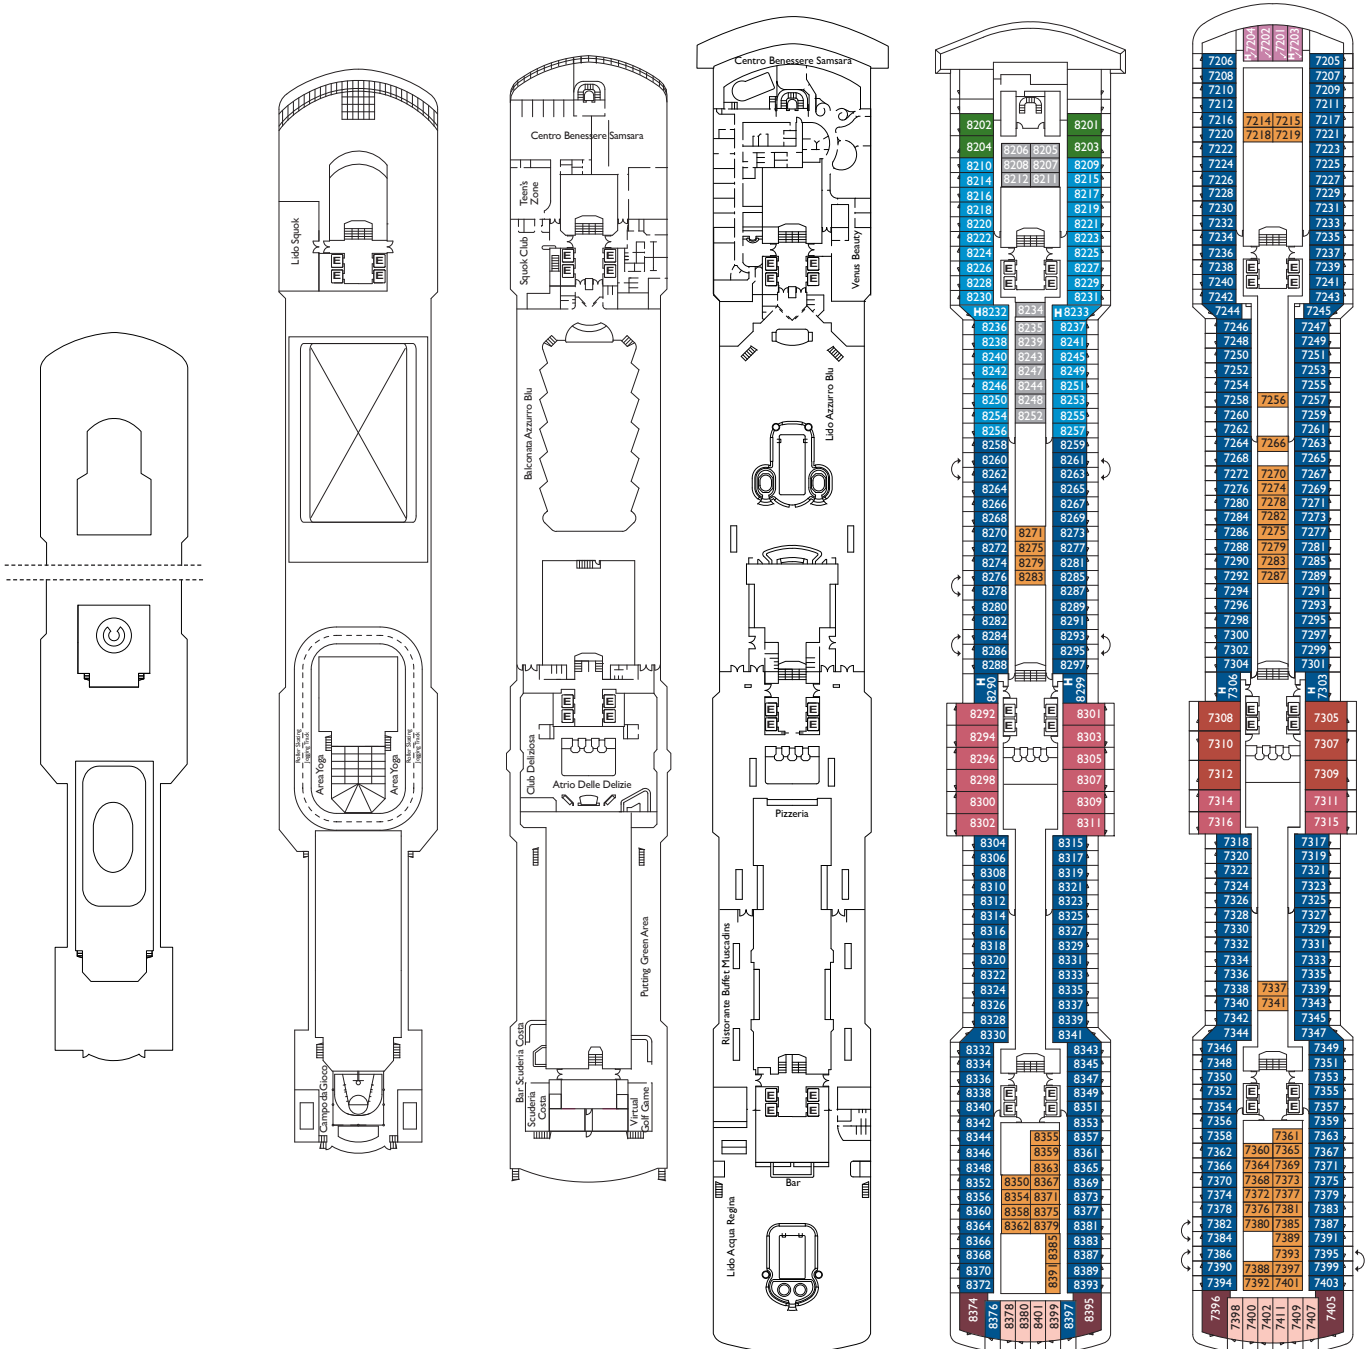

DECK 12 GIRASOLE

DECK 11 FUXIA

DECK 10 MAGNOLIA

DECK 9 ORCHIDEA

DECK 8 PETUNIA

DECK 7 IBISCO