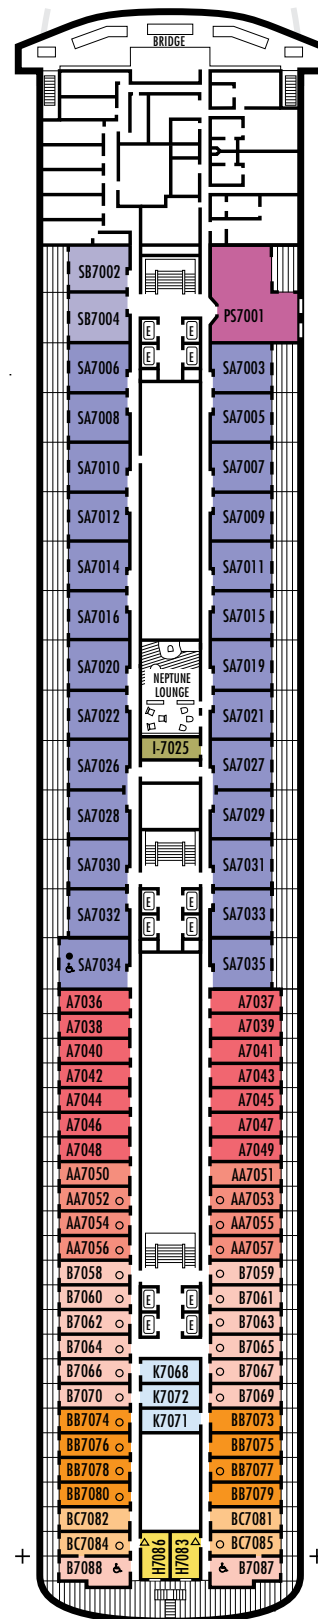

VERANDAH SUITES

PS
Pinnacle Suite: (Penthouse Verandah Suite) Bedroom with 1 king-size bed, oversize whirlpool bath & shower, living room, dining room, dressing room, private verandah, pantry, 1 sofa bed for 2 persons, mini-bar, refrigerator, guest toilet, floor-to-ceiling windows. Approximately 1,296 sq. ft. including verandah.

SA SB
Neptune Suites: (Deluxe Verandah Suites) 2 lower beds convertible to 1 king-size bed, whirlpool bath & shower, large sitting area, dressing room, private verandah, 1 sofa bed for 2 persons, mini-bar, refrigerator, floor-to-ceiling windows. Approximately 558–566 sq. ft. including verandah.

A AA B BB BC
Vista Suites: (Verandah Suites) 2 lower beds convertible to 1 queen-size bed, 1 sofa bed, whirlpool bath & shower, sitting area, private verandah, mini-bar, refrigerator, floor-to-ceiling windows. Approximately 297–379 sq. ft. including verandah.

H
Large: 2 lower beds convertible to 1 queen-size bed, bathtub & shower. All H-category staterooms have partial sea views. Approximately 140–319 sq. ft.

I K
Large: 2 lower beds convertible to 1 queen-size bed, shower. Approximately 182–293 sq. ft.