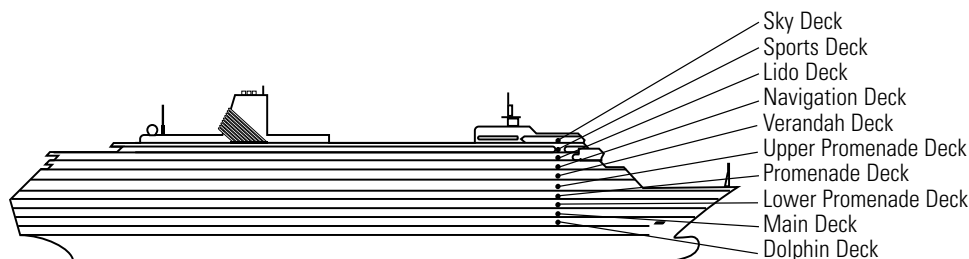

ms Volendam

DECK PLANS & STATEROOMS

The deck plans are color-coded by category of stateroom, and the category letter precedes the stateroom number in each room. All staterooms are equipped with DVD player, flat-panel television, telephone and multichannel music.

Important Note: Not all staterooms within each category have the same furniture configuration and/or facilities. Appropriate symbols within the rooms on the deck plans describe differences from the stateroom descriptions below.

All information is subject to change.

STATEROOM SYMBOL LEGEND

- Shower only
- Bathtub & shower
- ▲ 2 lower beds or converts to 1 queen-size
- Triple (2 lower beds, 1 sofa bed)
- Quad (2 lower beds, 1 sofa bed, 1 upper)
- △ Partial sea view
- ☆ 2 lower beds not convertible to a queen-size
- X Fully obstructed view
- + Connecting rooms
- These staterooms have portholes instead of windows
- ♿ Suite SA7034 is wheelchair accessible with bathtub & shower. Suites B7088, B7087, B6228 & B6225 and staterooms DA6104, EE3396, EE3391, HH3431, HH3430, EE3429, E2702, L2700, J2555, J2554, G2500, FF1964, FF1955, G1807, G1806, G1805 & G1804 are wheelchair accessible, shower only.