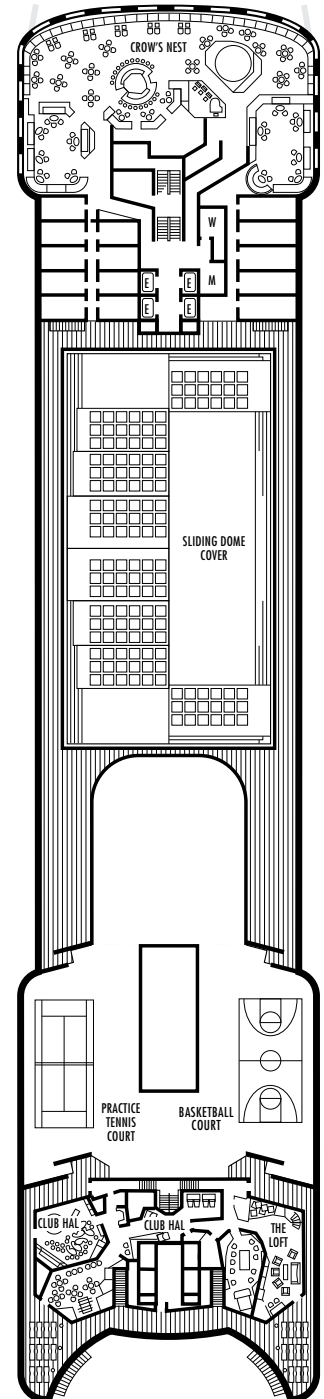

ms Volendam

DECK PLANS & STATEROOMS

The deck plans are color-coded by category of stateroom, and the category letter precedes the stateroom number in each room. All staterooms are equipped with DVD player, flat-panel television, telephone and multichannel music.

Important Note: Not all staterooms within each category have the same furniture configuration and/or facilities. Appropriate symbols within the rooms on the deck plans describe differences from the stateroom descriptions below.

All information is subject to change.

STATEROOM SYMBOL LEGEND

- Shower only
- Bath tub & shower
- ▲ 2 lower beds or converts to 1 queen-size
- Triple (2 lower beds, 1 sofa bed)
- Quad (2 lower beds, 1 sofa bed, 1 upper)
- △ Partial sea view
- ☆ 2 lower beds not convertible to a queen-size
- X Fully obstructed view
- + Connecting rooms
- These staterooms have portholes instead of windows
- ♿ Suite SA7034 is wheelchair accessible with bathtub & shower. Suites B7088, B7087, B6228 & B6225 and staterooms DA6104, EE3396, EE3391, HH3431, HH3430, EE3429, E2702, L2700, J2555, J2554, G2500, FF1964, FF1955, G1807, G1806, G1805 & G1804 are wheelchair accessible, shower only.