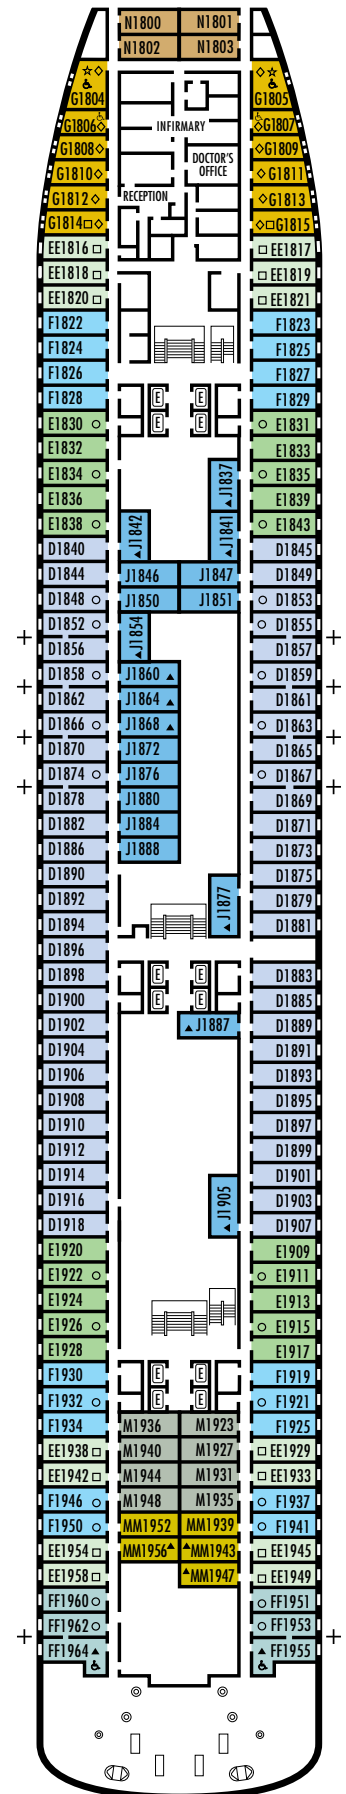

DECK 1 – DOLPHIN DECK

Staterooms 1800–1964