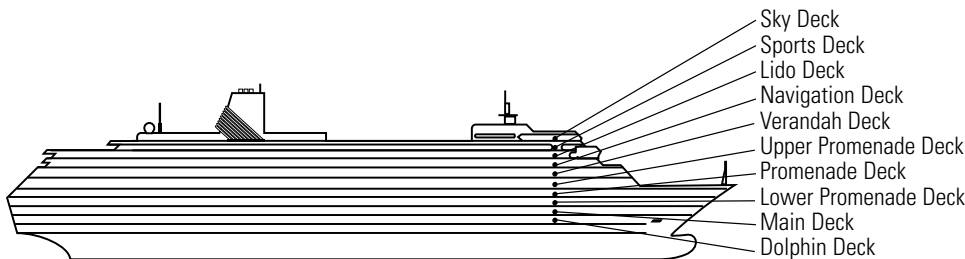

All information is subject to change.

STATEROOM SYMBOL LEGEND

- Shower only
- Bathtub & shower
- ▲ 2 lower beds or converts to 1 queen-size
- Triple (2 lower beds, 1 sofa bed)
- Quad (2 lower beds, 1 sofa bed, 1 upper)
- △ Partial sea view
- ☆ 2 lower beds not convertible to a queen-size
- X Fully obstructed view
- + Connecting rooms
- These staterooms have portholes instead of windows
- ♿ Suite SA7034 is wheelchair accessible with bathtub & shower. Suites B7088, B7087, B6228 & B6225 and staterooms DA6104, EE3396, EE3391, HH3431, HH3430, EE3429, E2702, L2700, J2555, J2554, G2500, FF1964, FF1955, G1807, G1806, G1805 & G1804 are wheelchair accessible, shower only.

OCEAN-VIEW STATEROOMS

D
Large: 2 lower beds convertible to 1 queen-size bed, bathtub & Oshower. **NOTE: These staterooms become shower only after December 22, 2014.**
Approximately 140–319 sq. ft.

E **EE** **F** **FF**
Large: 2 lower beds convertible to 1 queen-size bed, bathtub & shower.
Approximately 140–319 sq. ft.

G
Large: 2 lower beds convertible to 1 queen-size bed, bathtub & shower. All G-category staterooms have portholes.
Approximately 140–319 sq. ft.

INTERIOR STATEROOMS

J **M** **MM** **N**
Large: 2 lower beds convertible to 1 queen-size bed, 1 sofa bed, shower.
Approximately 182–293 sq. ft.