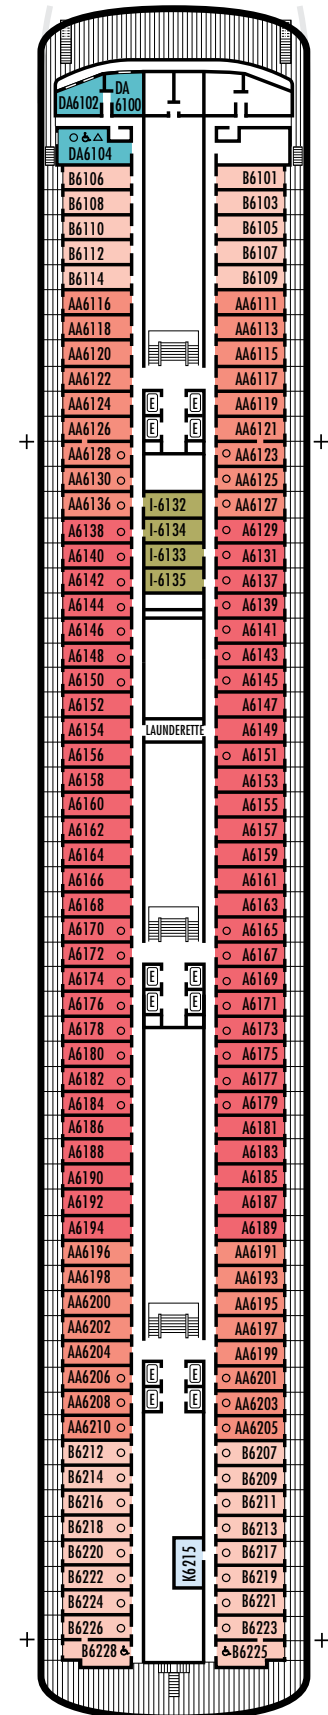

Important Note: Not all staterooms within each category have the same furniture configuration and/or facilities. Appropriate symbols within the rooms on the deck plans describe differences from the stateroom descriptions below.

All information is subject to change.

STATEROOM SYMBOL LEGEND

- Shower only
- Bath tub & shower
- ▲ 2 lower beds or converts to 1 queen-size
- Triple (2 lower beds, 1 sofa bed)
- Quad (2 lower beds, 1 sofa bed, 1 upper)
- △ Partial sea view
- ☆ 2 lower beds not convertible to a queen-size
- X Fully obstructed view
- + Connecting rooms
- These staterooms have portholes instead of windows
- ♿ Suite SA7034 is wheelchair accessible with bathtub & shower. Suites B7088, B7087, B6228 & B6225 and staterooms DA6104, EE3396, EE3391, HH3431, HH3430, EE3429, E2702, L2700, J2555, J2554, G2500, FF1964, FF1955, G1807, G1806, G1805 & G1804 are wheelchair accessible, shower only.

VERANDAH SUITES

A AA B

Vista Suites: (Verandah Suites) 2 lower beds convertible to 1 queen-size bed, whirlpool bath & shower, sitting area, private verandah, mini-bar, refrigerator, floor-to-ceiling windows. Approximately 297–379 sq. ft. including verandah.

OCEAN-VIEW STATEROOMS

DA

Large: 2 lower beds convertible to 1 queen-size bed, bathtub & shower. Approximately 140–319 sq. ft.

INTERIOR STATEROOMS

I K

Large: 2 lower beds convertible to 1 queen-size bed, shower. Approximately 182–293 sq. ft.