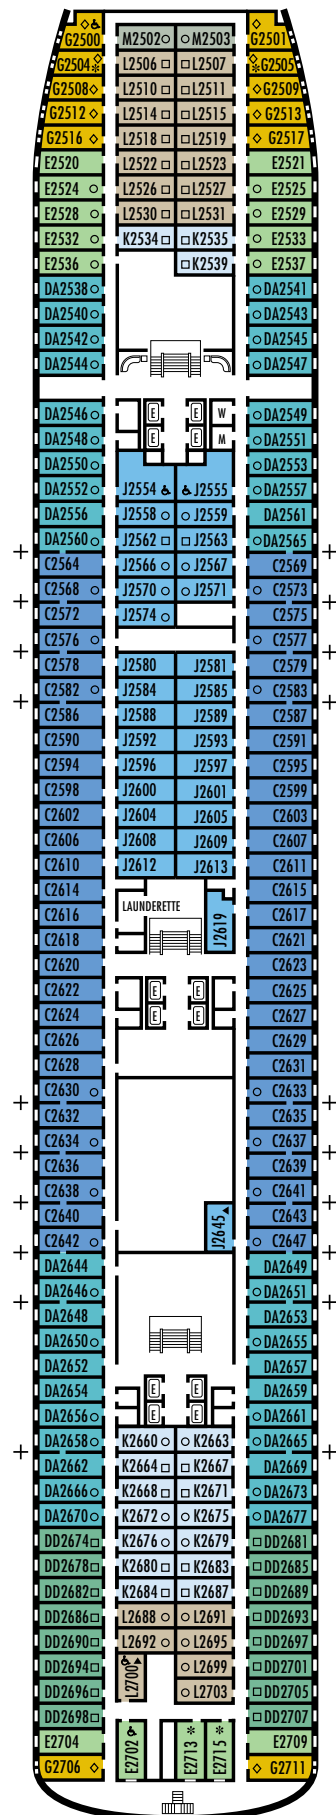

OCEAN-VIEW STATEROOMS

D
Large: 2 lower beds convertible to 1 queen-size bed, bathtub & Oshower. **NOTE: These staterooms become shower only after December 22, 2014.**
Approximately 140–319 sq. ft.

E **EE** **F** **FF**
Large: 2 lower beds convertible to 1 queen-size bed, bathtub & shower.
Approximately 140–319 sq. ft.

G
Large: 2 lower beds convertible to 1 queen-size bed, bathtub & shower. All G-category staterooms have portholes.
Approximately 140–319 sq. ft.

INTERIOR STATEROOMS

J **M** **MM** **N**
Large: 2 lower beds convertible to 1 queen-size bed, 1 sofa bed, shower.
Approximately 182–293 sq. ft.

OCEAN-VIEW STATEROOMS

C
Large: 2 lower beds convertible to 1 queen-size bed, bathtub & shower. **NOTE: These staterooms become shower only after December 22, 2014.**
Approximately 140–319 sq. ft.

DA DD E
Large: 2 lower beds convertible to 1 queen-size bed, bathtub & shower.
Approximately 140–319 sq. ft.

G
Large: 2 lower beds convertible to 1 queen-size bed, bathtub & shower. All G-category staterooms have portholes.
Approximately 140–319 sq. ft.

INTERIOR STATEROOMS

J K L M
Large: 2 lower beds convertible to 1 queen-size bed, shower.
Approximately 182–293 sq. ft.