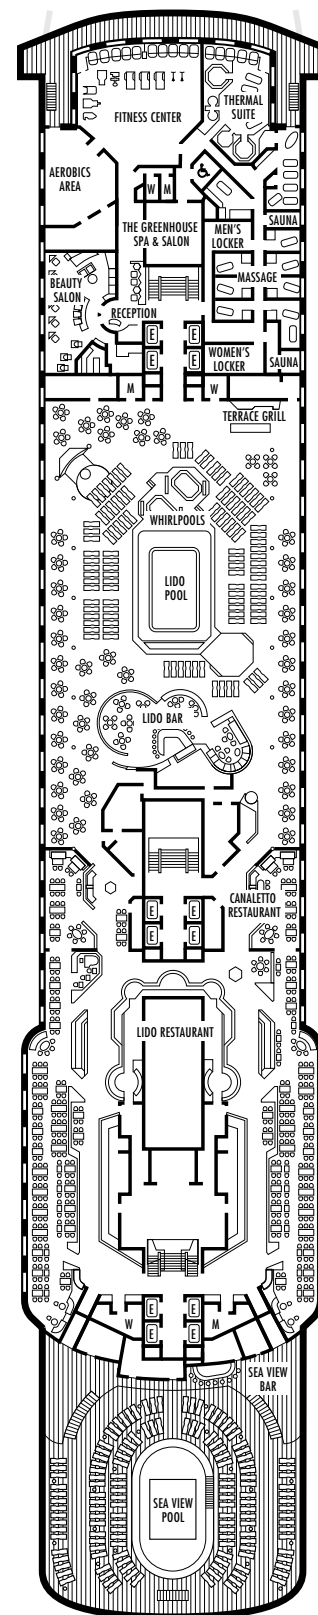

ms Volendam

DECK PLANS & STATEROOMS

The deck plans are color-coded by category of stateroom, and the category letter precedes the stateroom number in each room. All staterooms are equipped with DVD player, flat-panel television, telephone and multichannel music.

Important Note: Not all staterooms within each category have the same furniture configuration and/or facilities. Appropriate symbols within the rooms on the deck plans describe differences from the stateroom descriptions below.

All information is subject to change.

STATEROOM SYMBOL LEGEND

- Shower only
- Bathtub & shower
- ▲ 2 lower beds or converts to 1 queen-size
- Triple (2 lower beds, 1 sofa bed)
- Quad (2 lower beds, 1 sofa bed, 1 upper)
- △ Partial sea view
- ☆ 2 lower beds not convertible to a queen-size
- X Fully obstructed view
- + Connecting rooms
- These staterooms have portholes instead of windows
- ♿ Suite SA7034 is wheelchair accessible with bathtub & shower. Suites B7088, B7087, B6228 & B6225 and staterooms DA6104, EE3396, EE3391, HH3431, HH3430, EE3429, E2702, L2700, J2555, J2554, G2500, FF1964, FF1955, G1807, G1806, G1805 & G1804 are wheelchair accessible, shower only.