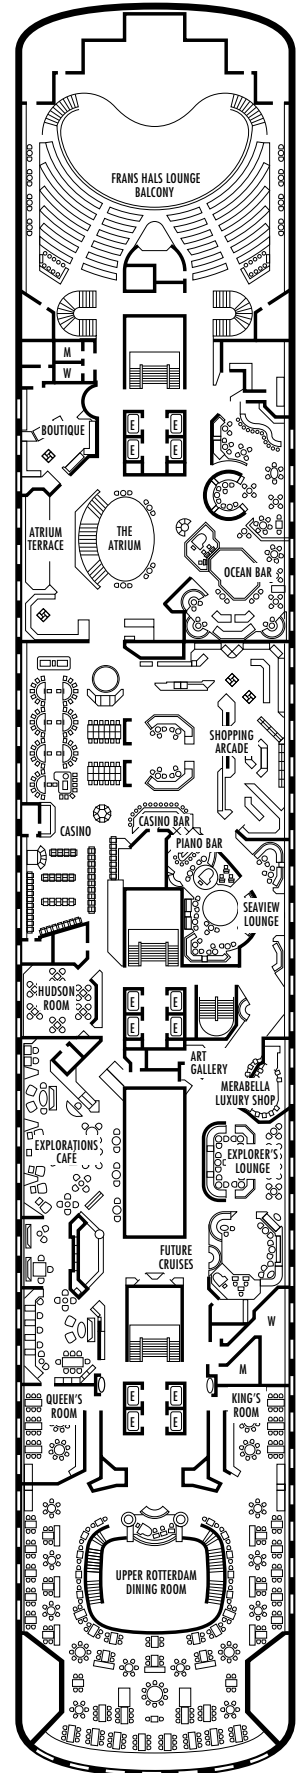

ms Volendam

DECK PLANS & STATEROOMS

The deck plans are color-coded by category of stateroom, and the category letter precedes the stateroom number in each room. All staterooms are equipped with DVD player, flat-panel television, telephone and multichannel music.

Important Note: Not all staterooms within each category have the same furniture configuration and/or facilities. Appropriate symbols within the rooms on the deck plans describe differences from the stateroom descriptions below.

All information is subject to change.

STATEROOM SYMBOL LEGEND

- Shower only
- Bath tub & shower
- ▲ 2 lower beds or converts to 1 queen-size
- Triple (2 lower beds, 1 sofa bed)
- Quad (2 lower beds, 1 sofa bed, 1 upper)
- △ Partial sea view
- ☆ 2 lower beds not convertible to a queen-size
- × Fully obstructed view
- + Connecting rooms
- These staterooms have portholes instead of windows
- ♿ Suite SA7034 is wheelchair accessible with bathtub & shower. Suites B7088, B7087, B6228 & B6225 and staterooms DA6104, EE3396, EE3391, HH3431, HH3430, EE3429, E2702, L2700, J2555, J2554, G2500, FF1964, FF1955, G1807, G1806, G1805 & G1804 are wheelchair accessible, shower only.