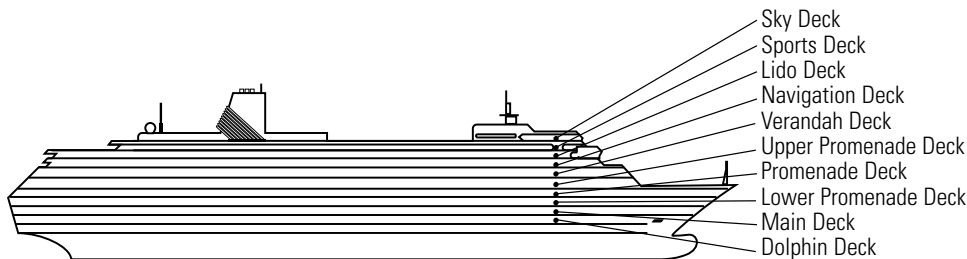

ms Volendam

DECK PLANS & STATEROOMS

The deck plans are color-coded by category of stateroom, and the category letter precedes the stateroom number in each room. All staterooms are equipped with DVD player, flat-panel television, telephone and multichannel music.

Important Note: Not all staterooms within each category have the same furniture configuration and/or facilities. Appropriate symbols within the rooms on the deck plans describe differences from the stateroom descriptions below.

All information is subject to change.

STATEROOM SYMBOL LEGEND

- Shower only
- Bathtub & shower
- ▲ 2 lower beds or converts to 1 queen-size
- Triple (2 lower beds, 1 sofa bed)
- Quad (2 lower beds, 1 sofa bed, 1 upper)
- △ Partial sea view
- ☆ 2 lower beds not convertible to a queen-size
- × Fully obstructed view
- + Connecting rooms
- These staterooms have portholes instead of windows
- ♿ Suite SA7034 is wheelchair accessible with bathtub & shower. Suites B7088, B7087, B6228 & B6225 and staterooms DA6104, EE3396, EE3391, HH3431, HH3430, EE3429, E2702, L2700, J2555, J2554, G2500, FF1964, FF1955, G1807, G1806, G1805 & G1804 are wheelchair accessible, shower only.