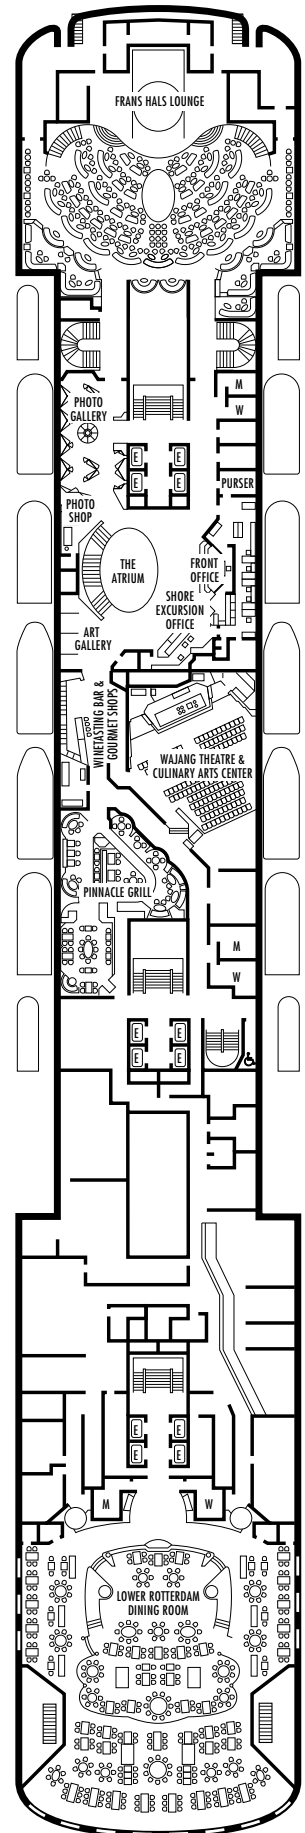

ms Volendam

DECK PLANS & STATEROOMS

The deck plans are color-coded by category of stateroom, and the category letter precedes the stateroom number in each room. All staterooms are equipped with DVD player, flat-panel television, telephone and multichannel music.

Important Note: Not all staterooms within each category have the same furniture configuration and/or facilities. Appropriate symbols within the rooms on the deck plans describe differences from the stateroom descriptions below.

All information is subject to change.

STATEROOM SYMBOL LEGEND

- Shower only
- Bathtub & shower
- ▲ 2 lower beds or converts to 1 queen-size
- Triple (2 lower beds, 1 sofa bed)
- Quad (2 lower beds, 1 sofa bed, 1 upper)
- △ Partial sea view
- ☆ 2 lower beds not convertible to a queen-size
- × Fully obstructed view
- + Connecting rooms
- These staterooms have portholes instead of windows
- ♿ Suite SA7034 is wheelchair accessible with bathtub & shower. Suites B7088, B7087, B6228 & B6225 and staterooms DA6104, EE3396, EE3391, HH3431, HH3430, EE3429, E2702, L2700, J2555, J2554, G2500, FF1964, FF1955, G1807, G1806, G1805 & G1804 are wheelchair accessible, shower only.