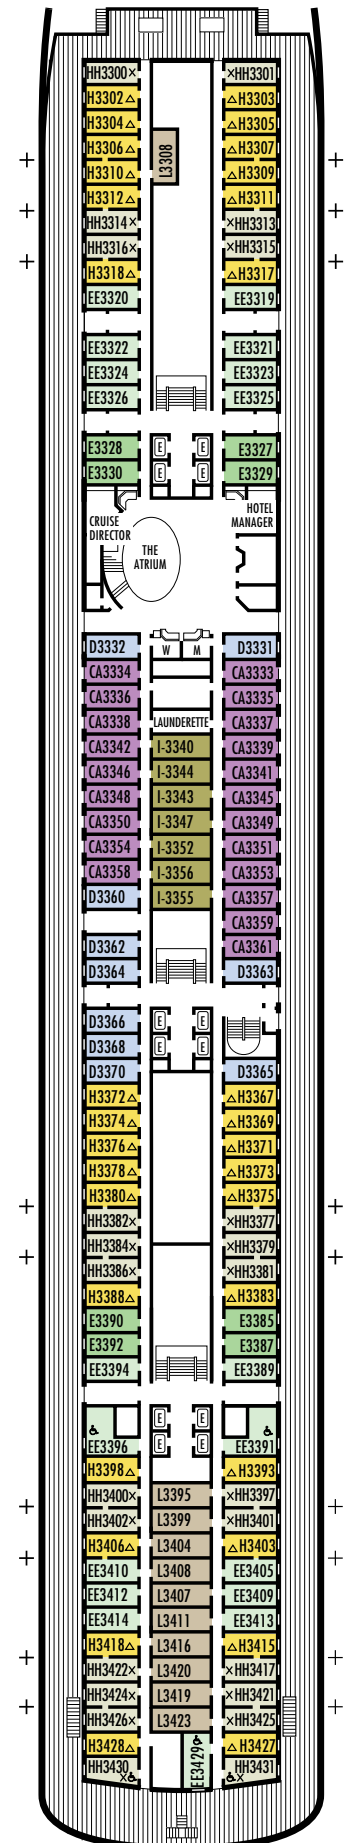

NOTE: Category CA, Lanai staterooms are not available until Dec 22, 2014. Until then, they are Category D.

OCEAN-VIEW STATEROOMS

CA

Lanai: 2 lower beds convertible to 1 queen-size bed, shower. Sliding glass doors lead onto the walk-around Lower Promenade Deck. Approximately 196–240 sq. ft.

D

Large: 2 lower beds convertible to 1 queen-size bed, bathtub & shower. **NOTE: These staterooms become shower only after December 22, 2014.** Approximately 140–319 sq. ft.

E EE

Large: 2 lower beds convertible to 1 queen-size bed, bathtub & shower. Approximately 140–319 sq. ft.

H HH

Large: 2 lower beds convertible to 1 queen-size bed, bathtub & shower. All H-category staterooms have partial sea views. All HH-category staterooms have fully obstructed views. Approximately 140–319 sq. ft.

INTERIOR STATEROOMS

I L

Large: 2 lower beds convertible to 1 queen-size bed, shower. Approximately 182–293 sq. ft.