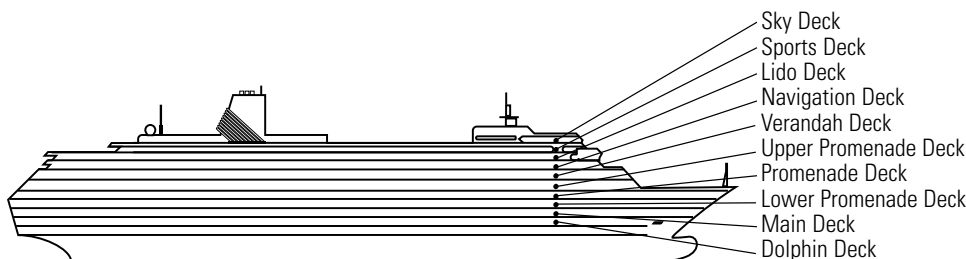

ms Volendam

DECK PLANS & STATEROOMS

The deck plans are color-coded by category of stateroom, and the category letter precedes the stateroom number in each room. All staterooms are equipped with DVD player, flat-panel television, telephone and multichannel music.

Important Note: Not all staterooms within each category have the same furniture configuration and/or facilities. Appropriate symbols within the rooms on the deck plans describe differences from the stateroom descriptions below.

All information is subject to change.

STATEROOM SYMBOL LEGEND

- Shower only
- Bath tub & shower
- ▲ 2 lower beds or converts to 1 queen-size
- Triple (2 lower beds, 1 sofa bed)
- Quad (2 lower beds, 1 sofa bed, 1 upper)
- △ Partial sea view
- ☆ 2 lower beds not convertible to a queen-size
- × Fully obstructed view
- + Connecting rooms
- These staterooms have portholes instead of windows
- ♿ Suite SA7034 is wheelchair accessible with bathtub & shower. Suites B7088, B7087, B6228 & B6225 and staterooms DA6104, EE3396, EE3391, HH3431, HH3430, EE3429, E2702, L2700, J2555, J2554, G2500, FF1964, FF1955, G1807, G1806, G1805 & G1804 are wheelchair accessible, shower only.