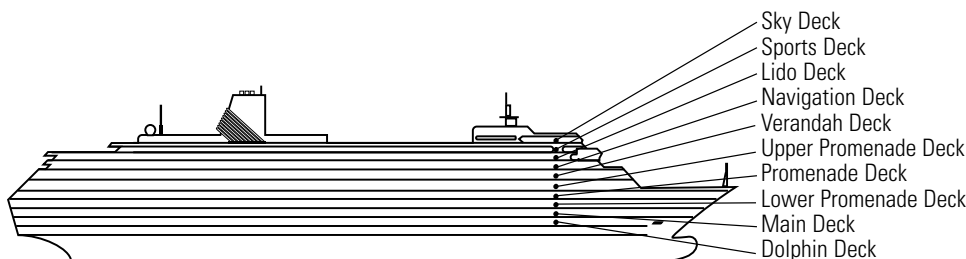

NOTE: Category CA, Lanai staterooms are not available until Dec 22, 2014. Until then, they are Category D.

OCEAN-VIEW STATEROOMS

CA

Lanai: 2 lower beds convertible to 1 queen-size bed, shower. Sliding glass doors lead onto the walk-around Lower Promenade Deck. Approximately 196–240 sq. ft.

D

Large: 2 lower beds convertible to 1 queen-size bed, bathtub & shower. **NOTE: These staterooms become shower only after December 22, 2014.** Approximately 140–319 sq. ft.

E EE

Large: 2 lower beds convertible to 1 queen-size bed, bathtub & shower. Approximately 140–319 sq. ft.

H HH

Large: 2 lower beds convertible to 1 queen-size bed, bathtub & shower. All H-category staterooms have partial sea views. All HH-category staterooms have fully obstructed views. Approximately 140–319 sq. ft.

INTERIOR STATEROOMS

I L

Large: 2 lower beds convertible to 1 queen-size bed, shower. Approximately 182–293 sq. ft.