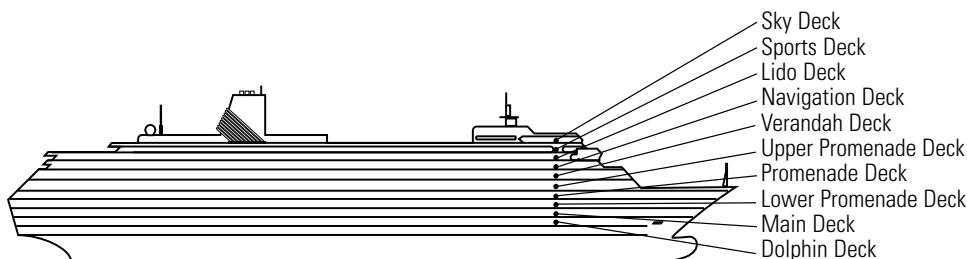

ms Volendam

DECK PLANS & STATEROOMS

The deck plans are color-coded by category of stateroom, and the category letter precedes the stateroom number in each room. All staterooms are equipped with DVD player, flat-panel television, telephone and multichannel music.