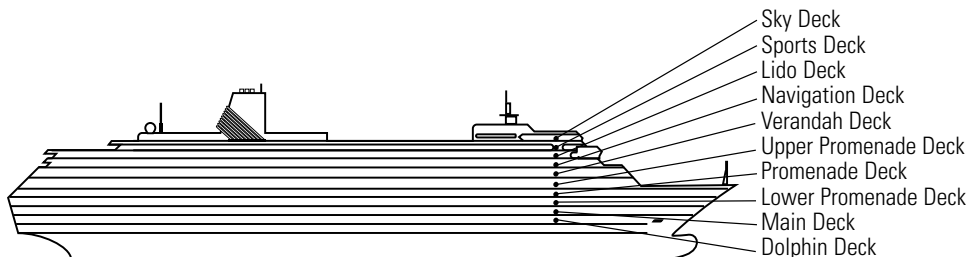

All information is subject to change.

STATEROOM SYMBOL LEGEND

- Shower only
- Bathtub & shower
- ▲ 2 lower beds or converts to 1 queen-size
- Triple (2 lower beds, 1 sofa bed)
- Quad (2 lower beds, 1 sofa bed, 1 upper)
- △ Partial sea view
- ☆ 2 lower beds not convertible to a queen-size
- X Fully obstructed view
- + Connecting rooms
- These staterooms have portholes instead of windows
- ♿ Suite SA7034 is wheelchair accessible with bathtub & shower. Suites B7088, B7087, B6228 & B6225 and staterooms DA6104, EE3396, EE3391, HH3431, HH3430, EE3429, E2702, L2700, J2555, J2554, G2500, FF1964, FF1955, G1807, G1806, G1805 & G1804 are wheelchair accessible, shower only.

OCEAN-VIEW STATEROOMS

C
Large: 2 lower beds convertible to 1 queen-size bed, bathtub & shower. **NOTE: These staterooms become shower only after December 22, 2014.**
Approximately 140–319 sq. ft.

DA DD E
Large: 2 lower beds convertible to 1 queen-size bed, bathtub & shower.
Approximately 140–319 sq. ft.

G
Large: 2 lower beds convertible to 1 queen-size bed, bathtub & shower. All G-category staterooms have portholes.
Approximately 140–319 sq. ft.

INTERIOR STATEROOMS

J K L M
Large: 2 lower beds convertible to 1 queen-size bed, shower.
Approximately 182–293 sq. ft.