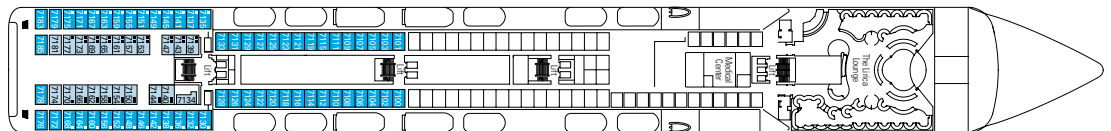

DECK PLAN & ACCOMMODATION

MSC LIRICA

CABINS CATEGORIES

Inside > Bella	Inside > Fantastica	Suite > Aurea
Ocean View > Bella*	Ocean View > Fantastica	
	Suite > Fantastica	

- 3rd bed available in all categories
- 4th bed available in all categories (except Ocean View Bella, Suite Fantastica, Suite Aurea)

Data and descriptions are subject to change and will be verified at the time of booking.

MINIGOLF DECK 13
SUN DECK

DECK 12
ROSSINI

DECK 11
VIVALDI

DECK 10
BELLINI

DECK 9
ALBINONI

DECK 8
PAGANINI

DECK 7
SCARLATTI