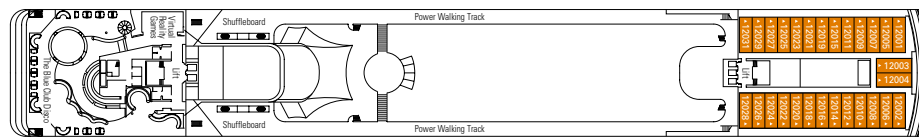

DECK PLAN & ACCOMMODATION

MSC LIRICA

CABINS CATEGORIES

Inside > Bella	Inside > Fantastica	Suite > Aurea
Ocean View > Bella*	Ocean View > Fantastica	
	Suite > Fantastica	

- 3rd bed available in all categories
- 4th bed available in all categories (except Ocean View Bella, Suite Fantastica, Suite Aurea)

- All cabins have one double bed convertible to two single beds, except cabins for guests with disabilities or reduced mobility (H)

* Certain cabins have restricted views

LEGEND

- ▲ Sofa bed
- 3rd and 4th beds are bunks
- 3rd bed is a bunk bed
- H Cabin for guests with disabilities or reduced mobility

Data and descriptions are subject to change and will be verified at the time of booking.

MINIGOLF DECK 13
SUN DECK

DECK 12
ROSSINI

DECK 11
VIVALDI

DECK 10
BELLINI

DECK 9
ALBINONI

DECK 8
PAGANINI

DECK 7
SCARLATTI