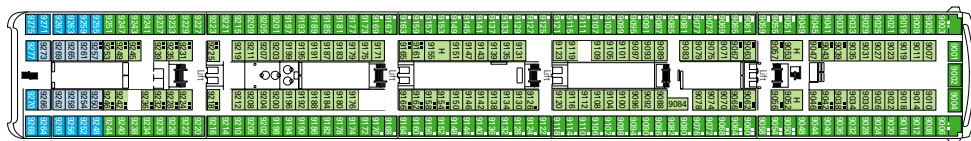

DECK PLAN & ACCOMMODATION

MSC LIRICA

CABINS CATEGORIES

Inside > Bella	Inside > Fantastica	Suite > Aurea
Ocean View > Bella*	Ocean View > Fantastica	
	Suite > Fantastica	

- 3rd bed available in all categories
- 4th bed available in all categories (except Ocean View Bella, Suite Fantastica, Suite Aurea)

Data and descriptions are subject to change and will be verified at the time of booking.

MINIGOLF DECK 13
SUN DECK

DECK 12
ROSSINI

DECK 11
VIVALDI

DECK 10
BELLINI

DECK 9
ALBINONI

DECK 8
PAGANINI

DECK 7
SCARLATTI