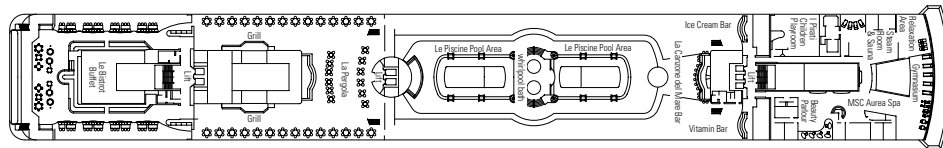

DECK PLAN & ACCOMMODATION

MSC LIRICA

CABINS CATEGORIES

Inside > Bella	Inside > Fantastica	Suite > Aurea
Ocean View > Bella*	Ocean View > Fantastica	
	Suite > Fantastica	

- 3rd bed available in all categories
- 4th bed available in all categories (except Ocean View Bella, Suite Fantastica, Suite Aurea)

Data and descriptions are subject to change and will be verified at the time of booking.

MINIGOLF DECK 13
SUN DECK

DECK 12
ROSSINI

DECK 11
VIVALDI

DECK 10
BELLINI

DECK 9
ALBINONI

DECK 8
PAGANINI

DECK 7
SCARLATTI