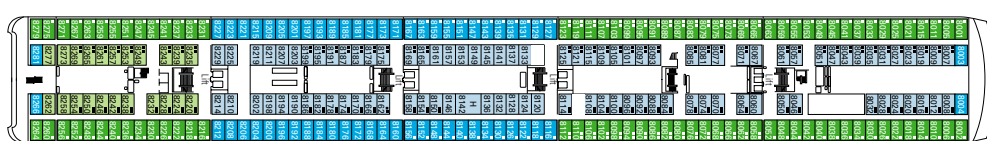

DECK PLAN & ACCOMMODATION

MSC LIRICA

CABINS CATEGORIES

Inside > Bella	Inside > Fantastica	Suite > Aurea
Ocean View > Bella*	Ocean View > Fantastica	
	Suite > Fantastica	

- 3rd bed available in all categories
- 4th bed available in all categories (except Ocean View Bella, Suite Fantastica, Suite Aurea)

Data and descriptions are subject to change and will be verified at the time of booking.

MINIGOLF DECK 13
SUN DECK

DECK 12
ROSSINI

DECK 11
VIVALDI

DECK 10
BELLINI

DECK 9
ALBINONI

DECK 8
PAGANINI

DECK 7
SCARLATTI