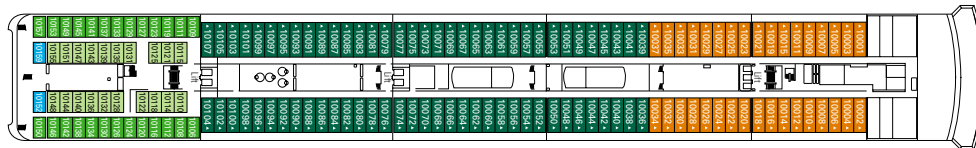

DECK PLAN & ACCOMMODATION

MSC LIRICA

CABINS CATEGORIES

Inside > Bella	Inside > Fantastica	Suite > Aurea
Ocean View > Bella*	Ocean View > Fantastica	
	Suite > Fantastica	

- 3rd bed available in all categories
- 4th bed available in all categories (except Ocean View Bella, Suite Fantastica, Suite Aurea)

- All cabins have one double bed convertible to two single beds, except cabins for guests with disabilities or reduced mobility (H)

* Certain cabins have restricted views

LEGEND

- ▲ Sofa bed
- 3rd and 4th beds are bunks
- 3rd bed is a bunk bed
- H Cabin for guests with disabilities or reduced mobility

Data and descriptions are subject to change and will be verified at the time of booking.

MINIGOLF DECK 13
SUN DECK

DECK 12
ROSSINI

DECK 11
VIVALDI

DECK 10
BELLINI

DECK 9
ALBINONI

DECK 8
PAGANINI

DECK 7
SCARLATTI